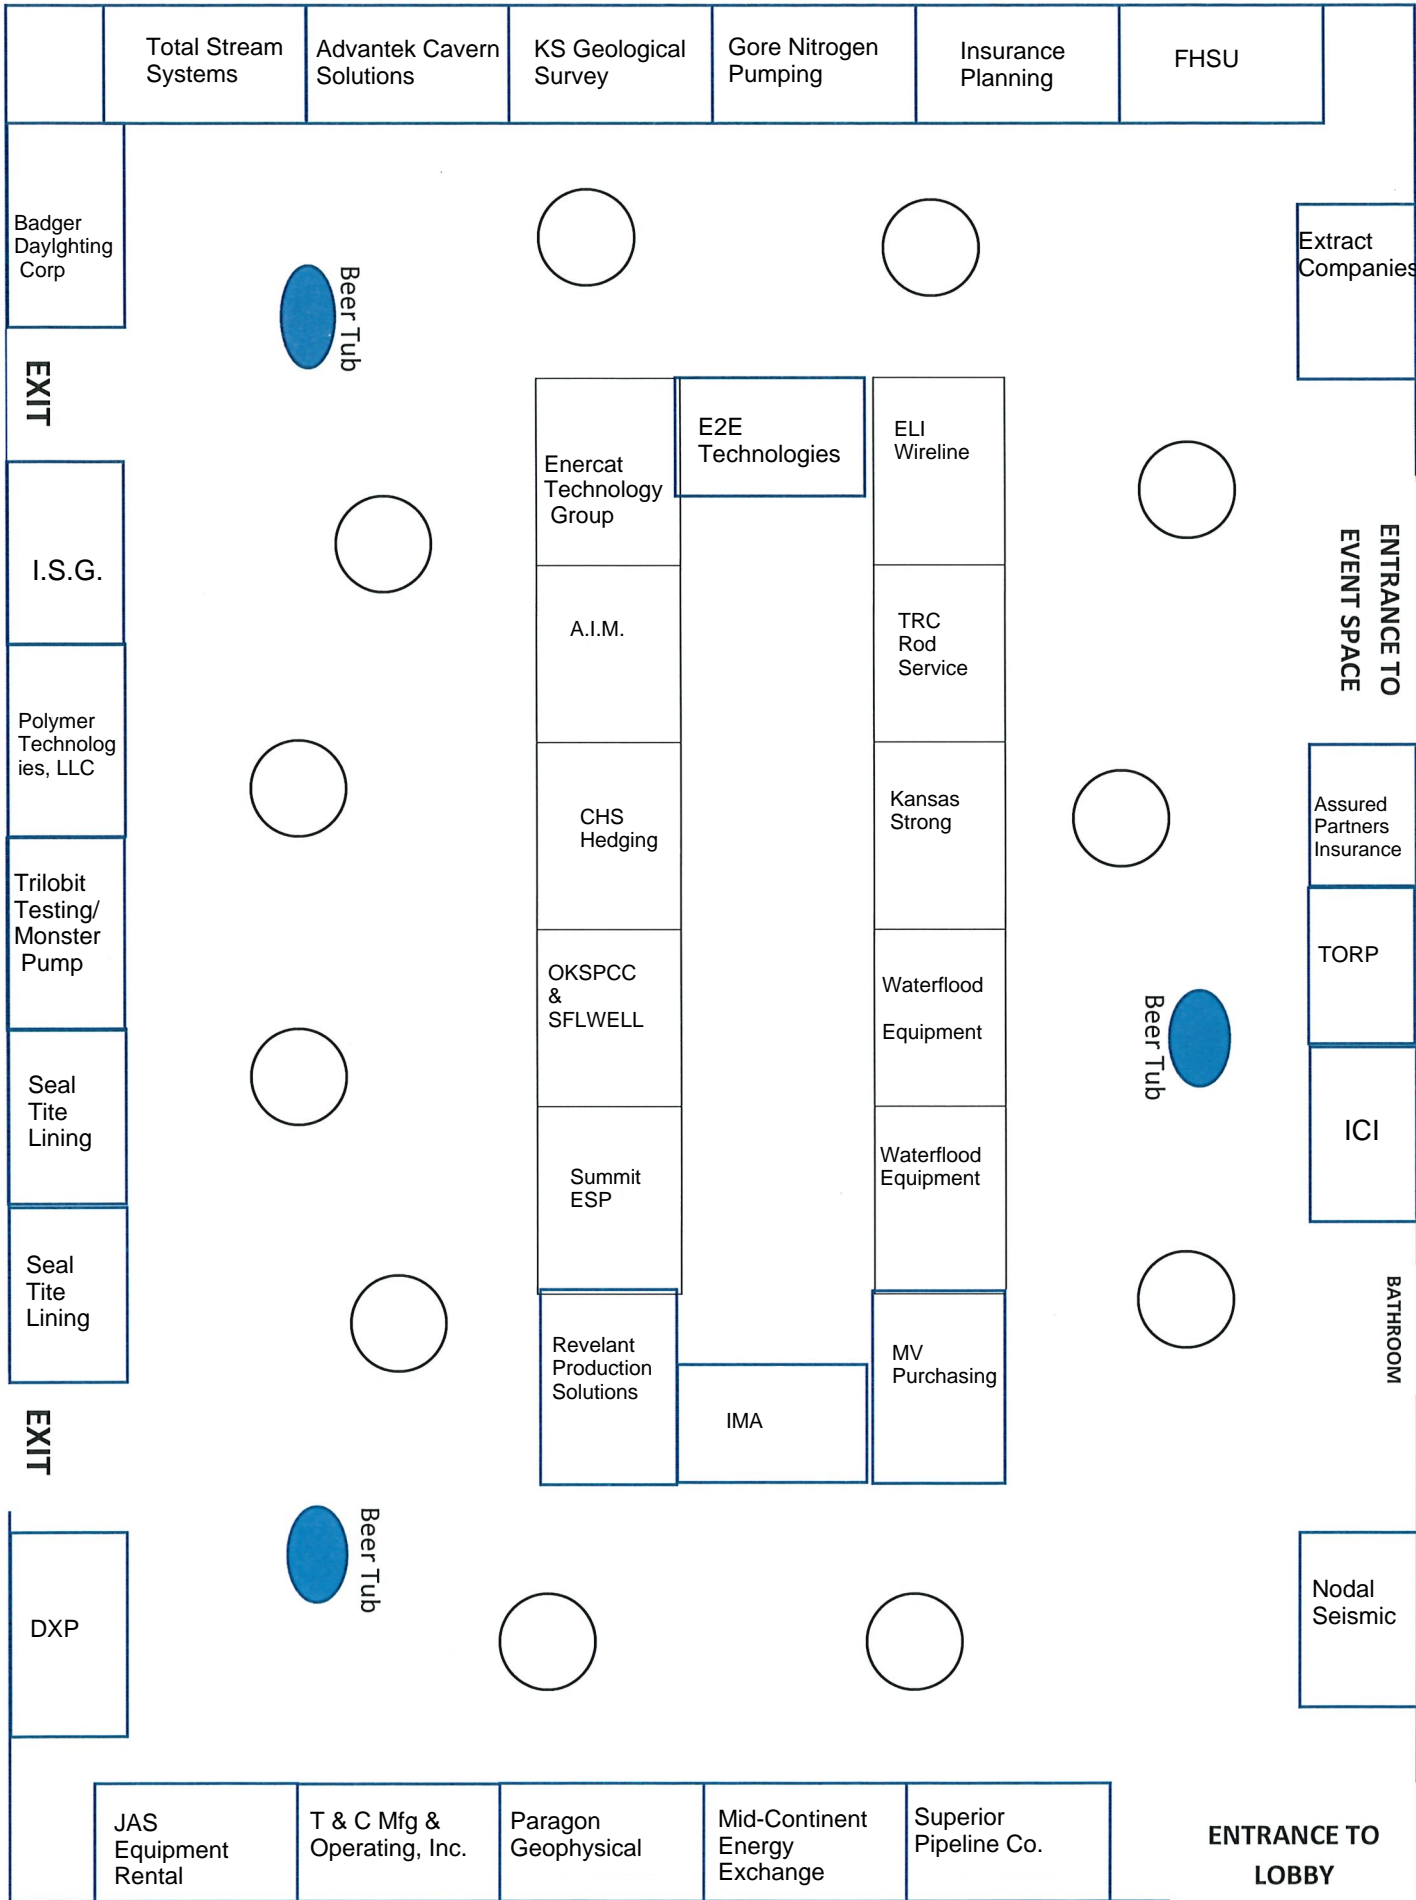

McPherson Community Bldg- Globe Refiner's Court

Total Stream Systems

Advantek Cavern Solutions

KS Geological Survey

Gore Nitrogen Pumping

Insurance Planning

FHSU

Badger Daylighting Corp

EXIT

I.S.G.

Polymer Technologies, LLC

Trilobit Testing/ Monster Pump

Seal Tite Lining

Seal Tite Lining

EXIT

DXP

JAS Equipment Rental

T & C Mfg & Operating, Inc.

Paragon Geophysical

Mid-Continent Energy Exchange

Superior Pipeline Co.

ENTRANCE TO LOBBY

Beer Tub

Beer Tub

Beer Tub

Extract Companies

BAR

ENTRANCE TO EVENT SPACE

Assured Partners Insurance

TORP

ICI

BATHROOM