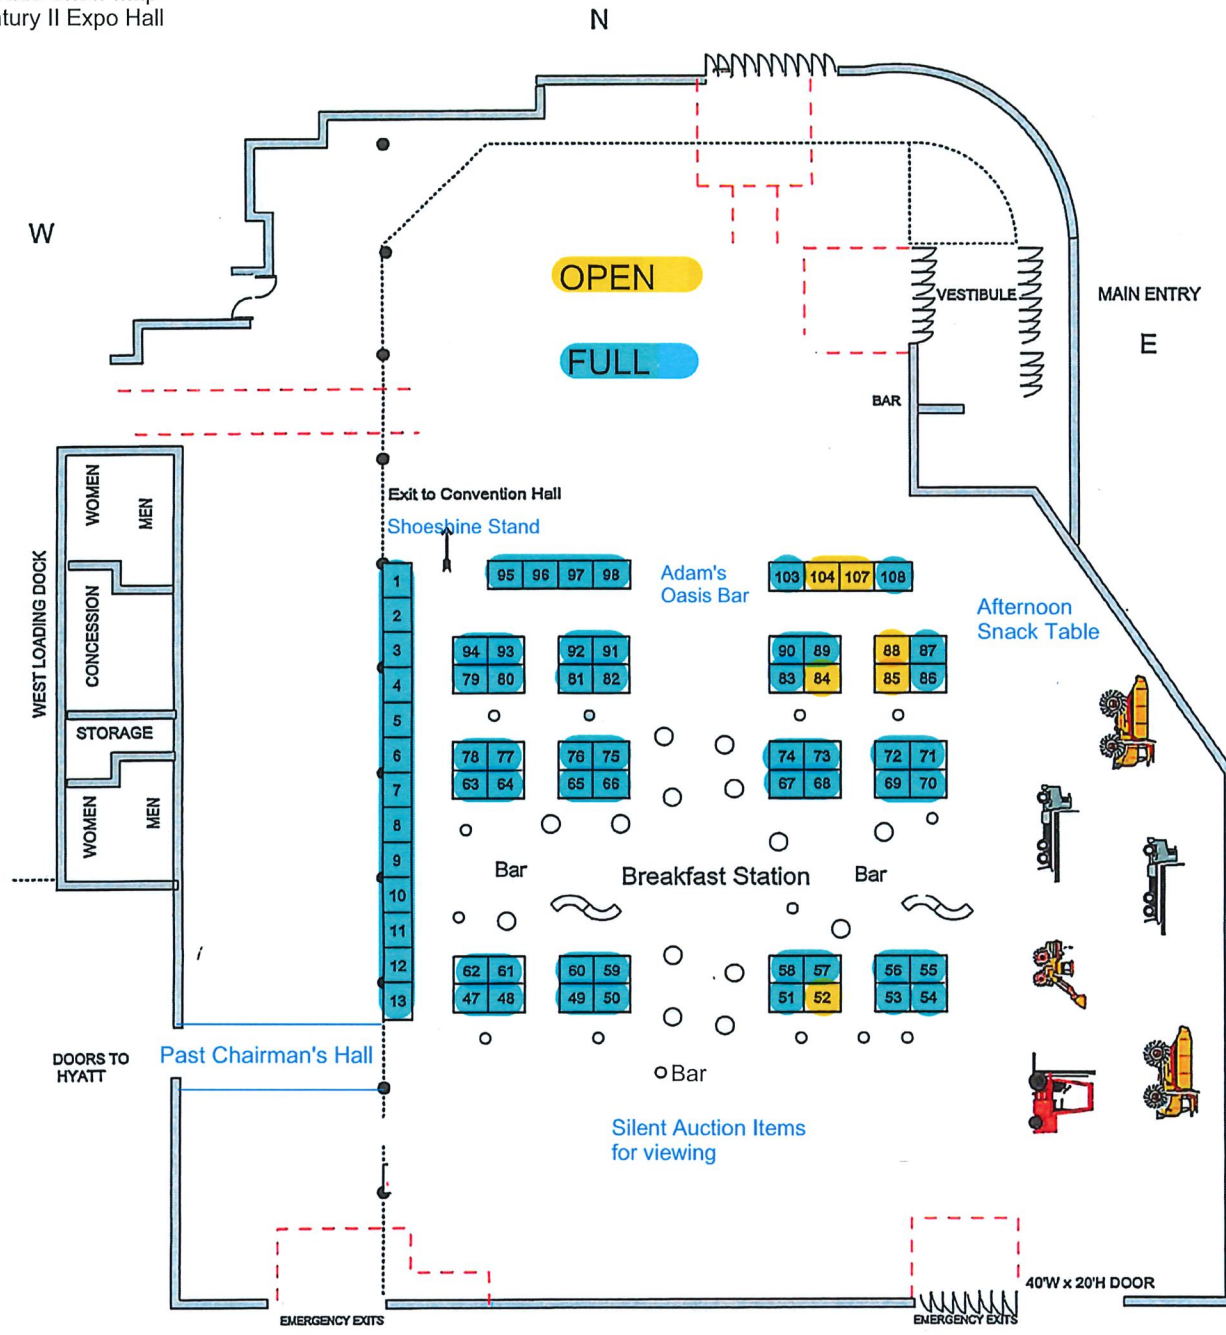

2023 Annual Trade Show Map
 Aug 20-22 Century II Expo Hall

1. AssuredPartners Insurance
2. BITCO Insurance Co.
3. Lorentz Energy
4. KS Strong
5. Insurance Planning
6. Extract Companies
7. JACAM Catalyst
8. JACAM Catalyst
9. Summit ESP
10. Basin Environmental
- 11 DXP
- 12 IMA
- 13 IMA
- 47 TRC Rod Service
- 48 CHS Hedging
- 49 Seal Tite Lining Systems
- 50 GeoStar Seismic, LLC
- 51 TrustPoint Insurance
- 52 OPEN
- 53 Excel Wireline
- 54 OPEN
- 55 Advanced Industrial Devices
- 56 Advanced Industrial Devices
- 57 Rose Rock Environmental Services
- 58 ELI Wireline
- 59 OPEN
- 60 Seal Tite Lining Systems
- 61 TXAM Pumps
- 62 MV Purchasing
- 63 M&M Equipment
- 64 Paragon Geophysical
- 65 Trilobite Testing/Monster Pump
- 66OPEN
- 67 NodalSeismic
- 68 Foley Equipment
- 69 K State - Dept of Geology
- 70 SSI Energy Mgmt Accounting Software
- 71 NSWA
- 72 DEPA
- 73 PakEnergy
- 74 Gore Nitrogen Pumping
- 75 IACX
- 76 Mid-Continent energy Exchange
- 77 WKI Kenworth & Master Tech Truck Equip
- 78 Werth Wealth Mgmt
- 79 Advantek Cavern Solutions
- 80 Oilfield Improvements, LLC
- 81 Waterflood Equipment
- 82 Waterflood Equipment
- 83 Hampel Oil Dist
- 84 OPEN
- 85 OPEN
- 86 Crawford Supply Company
- 87 KU- TORP
- 88 OPEN
- 89 Revelant Production Solutions
- 90 T & C Mfg & Operations
- 91 Enercat Technology Group
- 92 Polymer Technologies, LLC
- 93 Palmer Mfg & Tank, Inc.
- 94 KCC
- 95 ICI Insurance
- 96 Superior Pipeline Company
- 97 Central Power Systems
- 98 Central Power Systems
- 103 SmallData Tech, Inc.